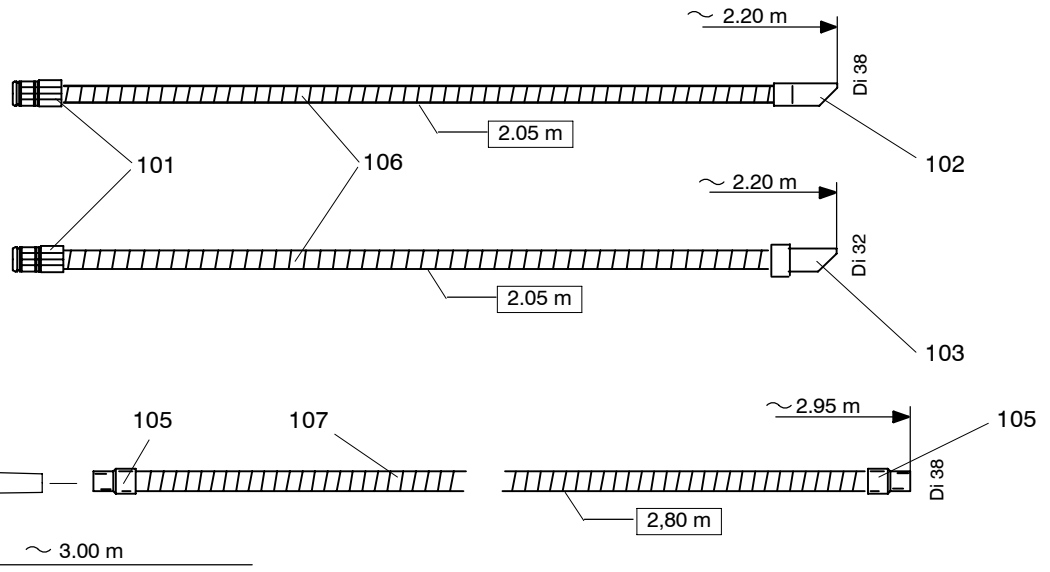

8503.280
Saugschlauch
Tuyau flexible
Suction hose

8500.730
Saugschlauch
Tuyau flexible
Suction hose